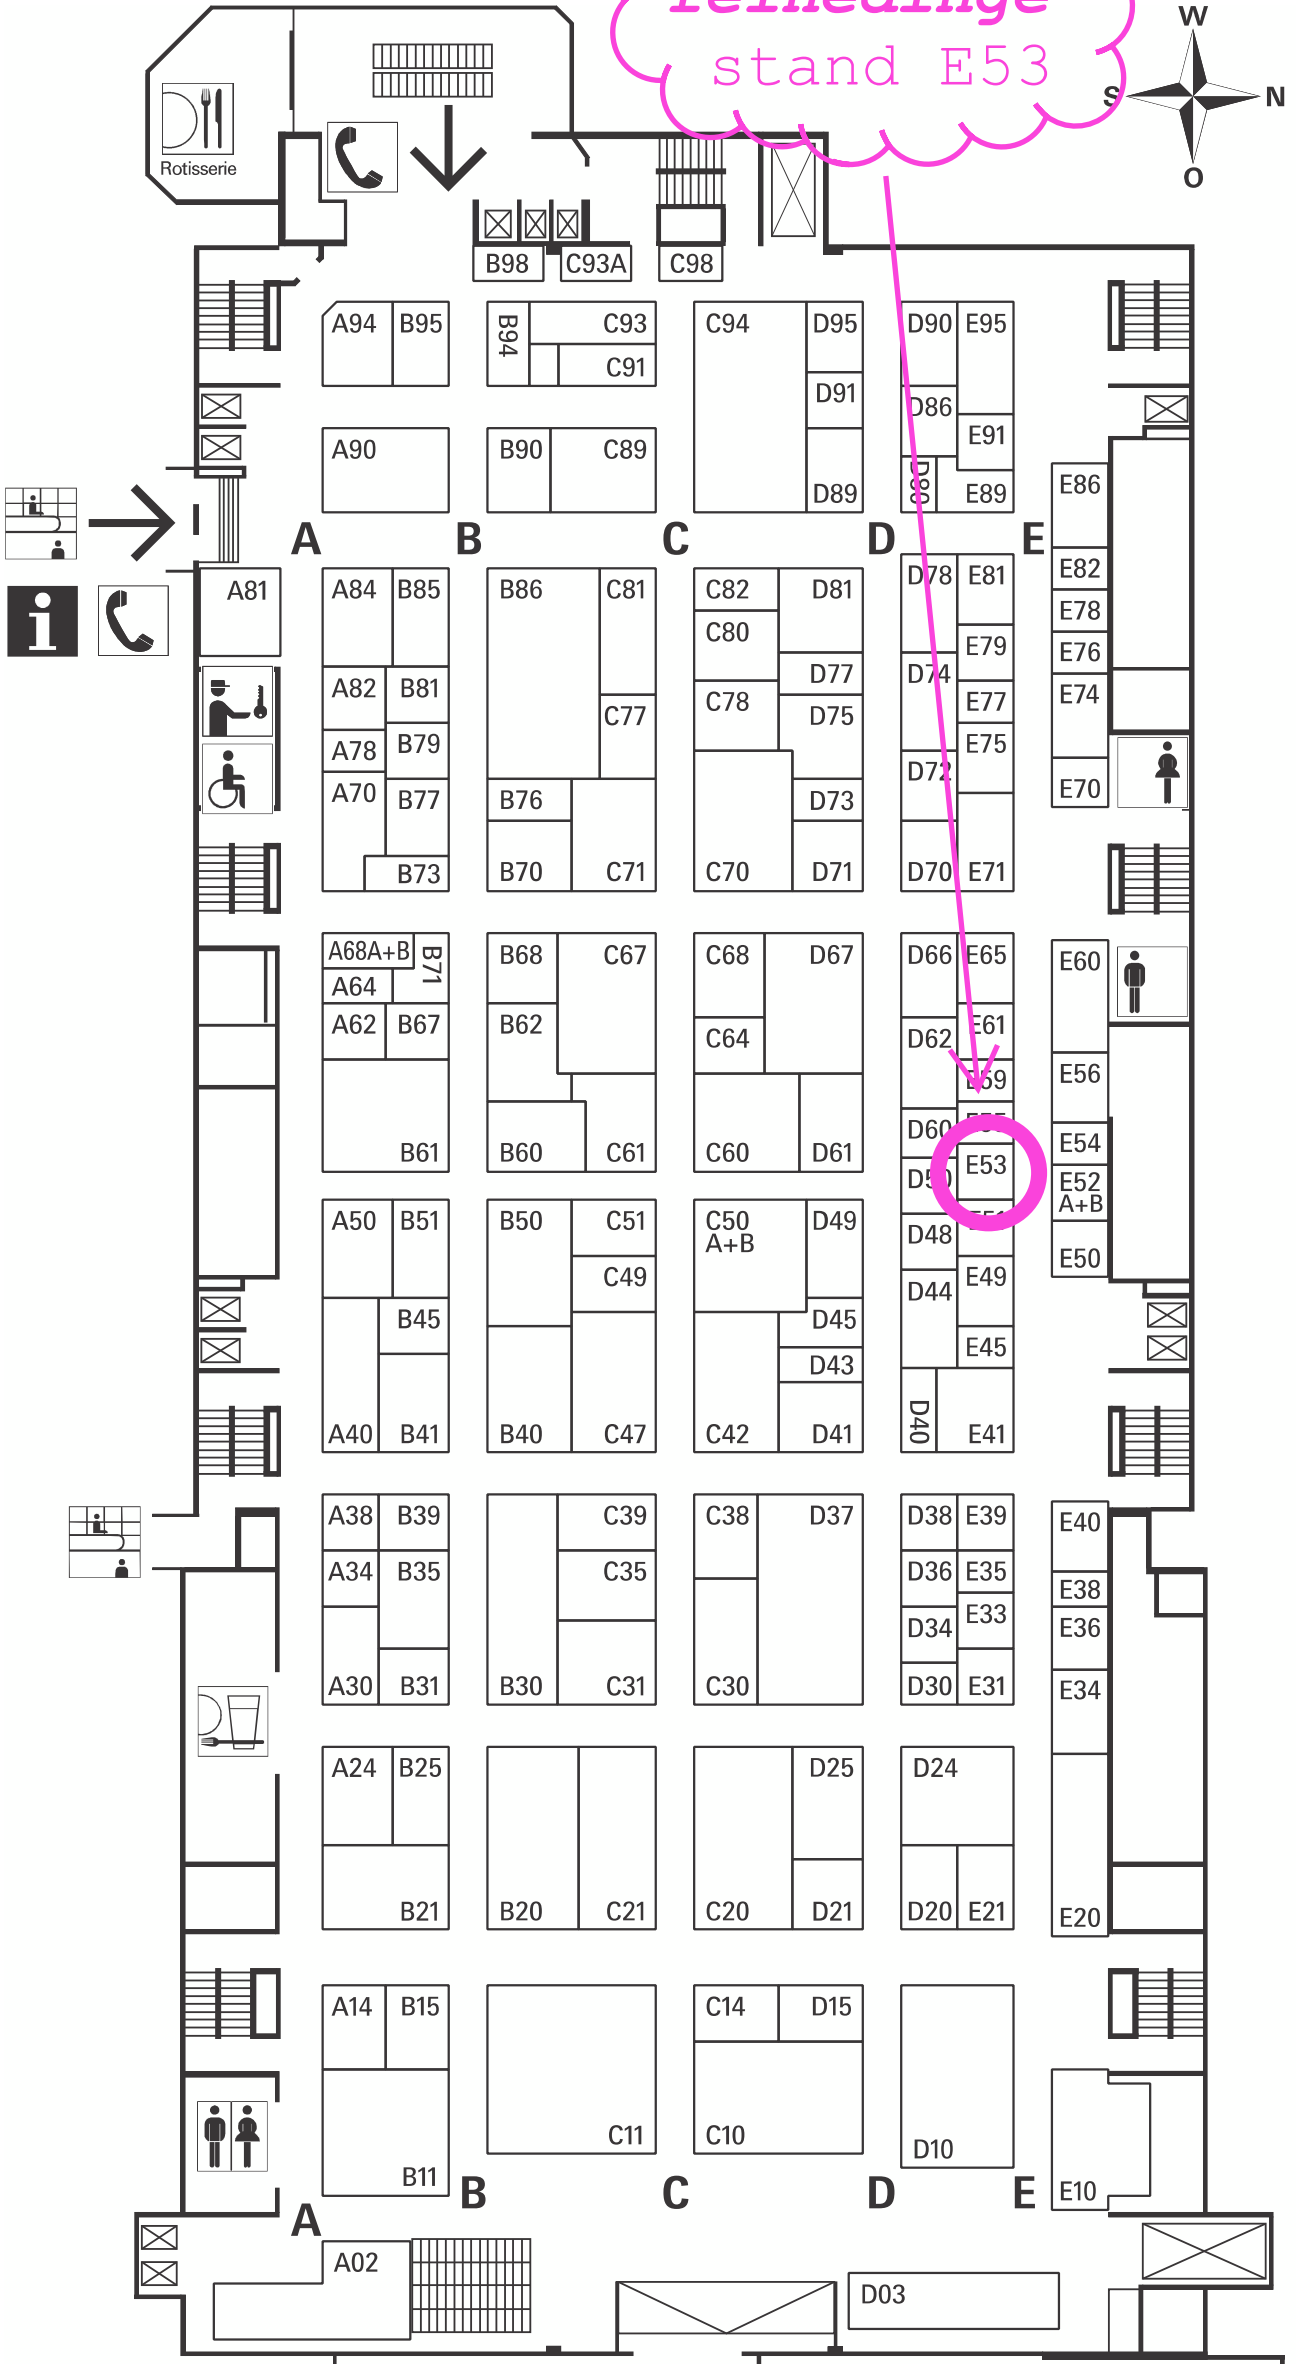

6.1

living

*feinedinge**
stand E53

Halle 6.1

Hallenplan ·
Floor plan per 03. 12. 2008